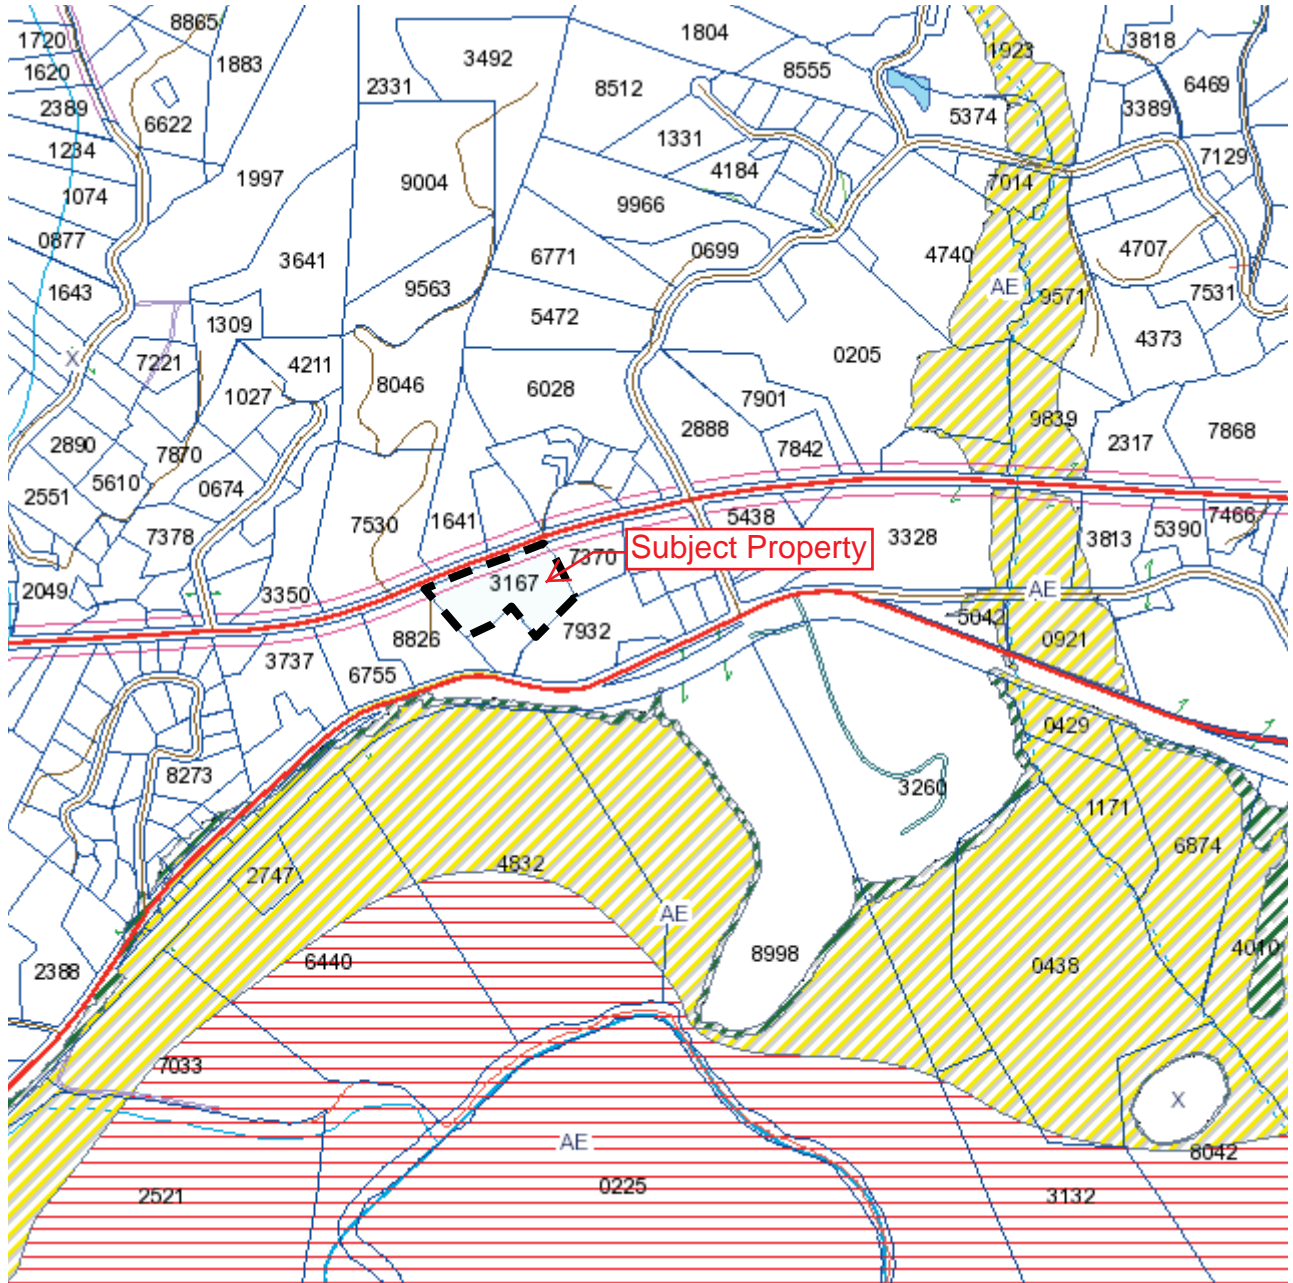

# FLOOD MAP

The Subject Property is located in Flood Zone X - an area outside the 100 and 500 year floodplains.